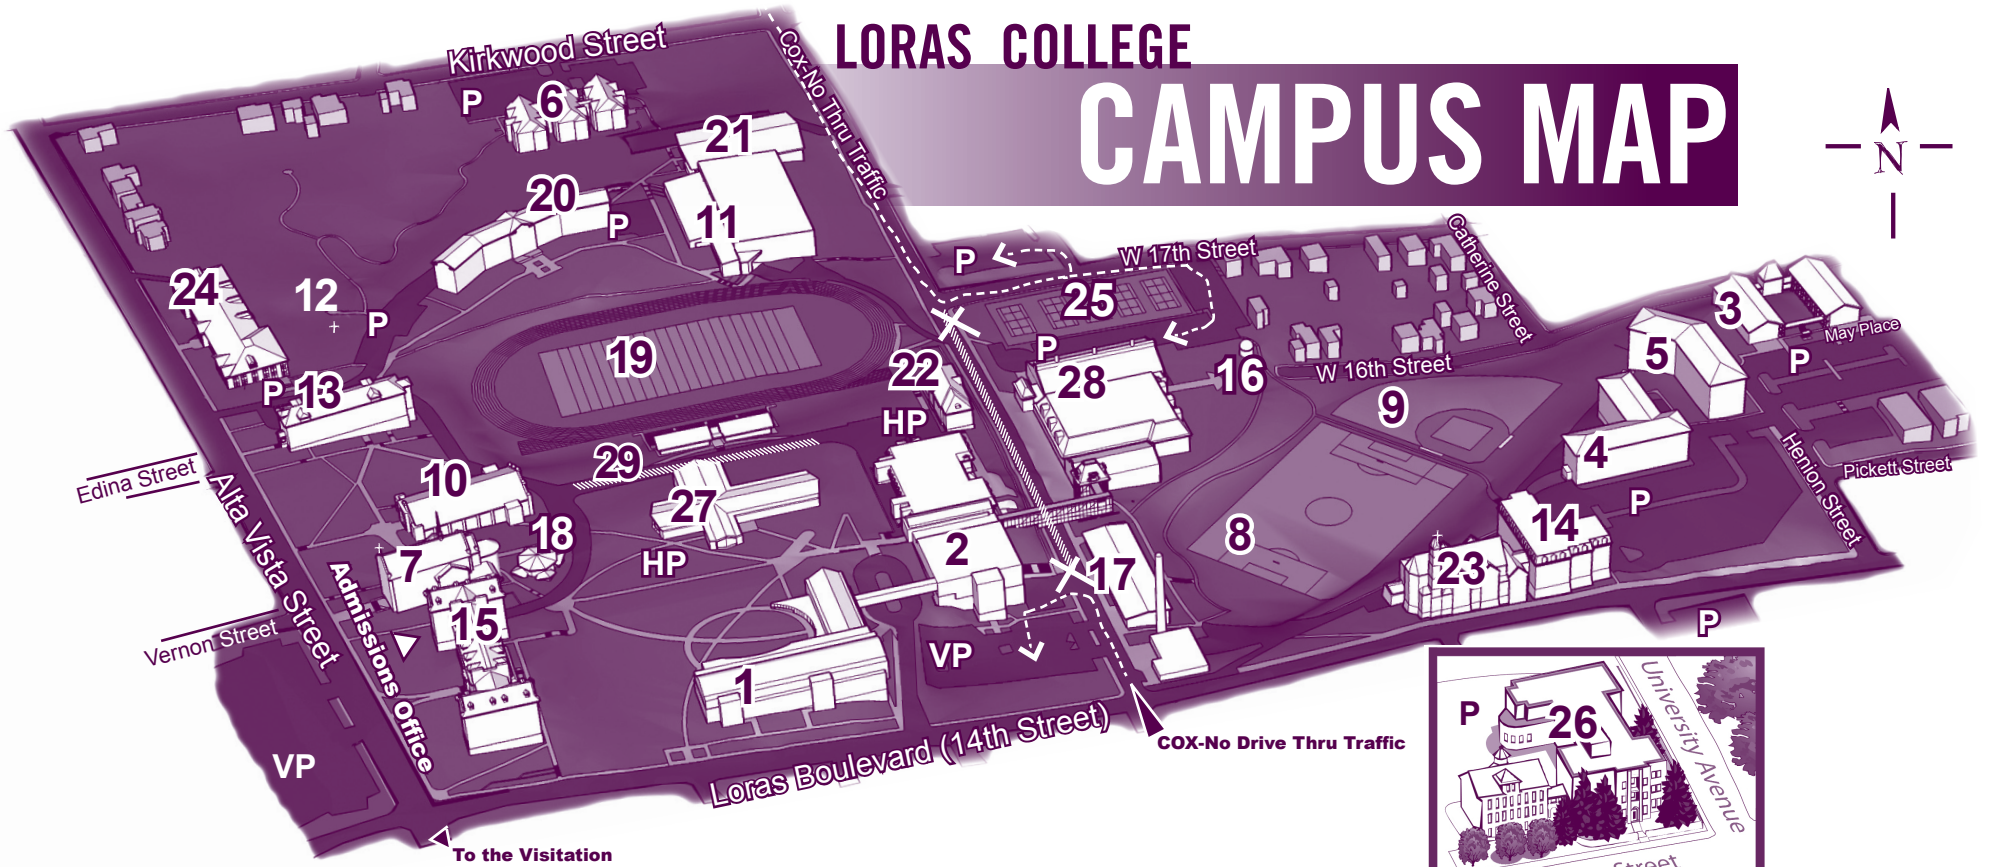

LORAS COLLEGE

CAMPUS MAP

1. Academic Resource Center
2. Alumni Campus Center
3. Lynch-McCarthy Apartments
4. Beckman Hall
5. Binz Hall
6. Byrne Oaks Complex
7. Christ the King Chapel
8. Faber-Clark Soccer Field
9. Faber-Clark Softball Field
10. Fieldhouse
11. Graber Sports Center

12. Grotto
13. Hennessy Hall
14. Hoffmann Hall
15. Keane Hall
(Admissions Office)
16. Observatory
17. Physical Plant
18. Heitkamp Planetarium
19. Rock Bowl Stadium
20. Rohlman Hall
21. San Jose Swimming Pool

22. Smyth Hall
23. St. Joseph Chapel
24. St. Joseph
Hall of Science
25. Tennis Courts
26. Visitation Complex
27. Wahlert Hall
28. Athletic and Wellness
Center
29. Alumni Plaza

- VP. Visitor Parking Lot
- P. Permit Parking Lot
- HP. Handicapped
Parking Only